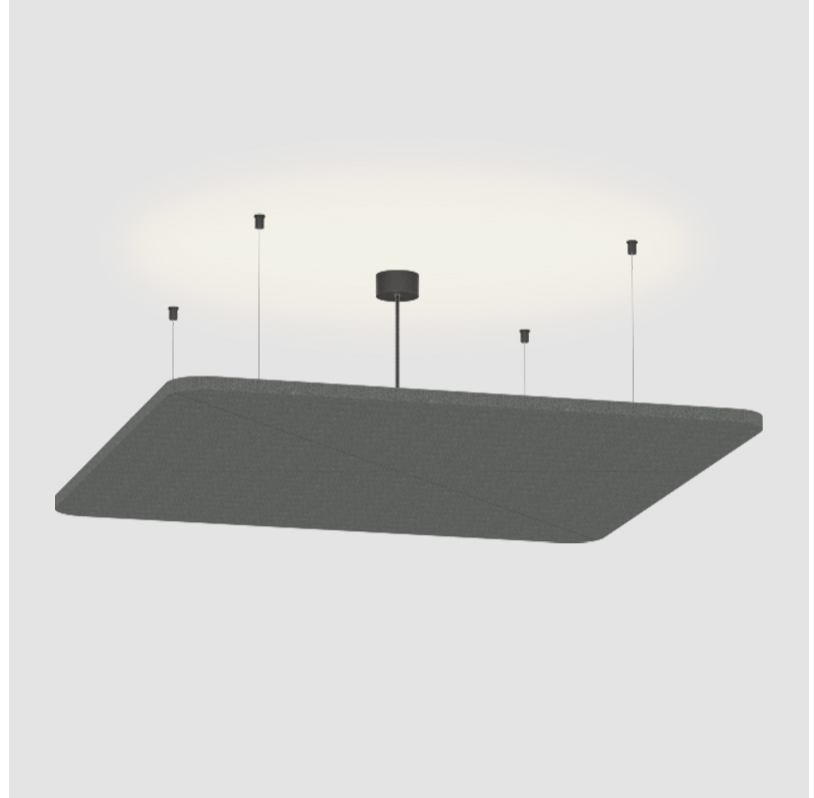

GENERAL

Series: Quantum Acoustic Light Panel

Brand: Prolicht

Division: Architectural

Mounting Type: Suspension

Mounting Location: Ceiling

Subcategory: Acoustic

PHYSICAL

Shape: Round

Length (mm): 1096

Length (in): 43 1/8

Width (mm): 1096

Width (in): 43 1/8

Height (mm): 54

Height (in): 2 1/8

Light Distribution: Indirect

Fixture Finish: SSR / BKV / CWI / CRY / HAB / UFT / ITA / RUA / FTG / MYG / LOD / PUS / FRO / FUP / KIA / POP / BLS / SPG / MEY / GOH / GUM / CHC / COM / ABZ / JAG / OBR / MOS / ROR

Accent Finish: ANC / ASH / BNA / BTC / BZE / CEL / EGG / EVG / FOG / FOS / FST / FUA / IRI / IRO / KHA / LIC / LIM / MER / MSN / MUS / ONX / PEA / PLU / POL / PPY / RAY / ROY / RST / STE / SWD / TAN / TAU

Fixture Material: Aluminum

Cable Details: 2 000mm / 78 3/4" or 6 000mm / 236 1/4" Transparent Cable

ELECTRICAL

Lamp Type: LED (Zhaga Standard)

Input Wattage (W): 31.7

Total Output Wattage (W): 29.1

Dimming: Non-Dimmable

Driver Included: Yes

Driver Location: Integrated

Driver Type: Constant Current - Universal

Driver Class: Class 2

Input Voltage (V): 120 - 277

LED

Color Temperature (°K): 2700 / 3000 / 3500 / 4000

Max. Delivered Lumen (lm): 2338 / 2362 / 2432 / 2503

Nominal Lumen (lm): 2851 / 2880 / 2966 / 3053

CRI: >90 CRI

Lamp Life (hrs): 50000

OPTICAL

RATINGS AND CERTIFICATIONS

Certified By: CSA Certified to UL and CSA Standards

IP rating: IP20