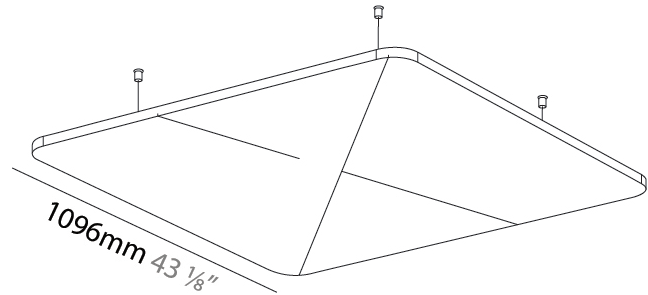

GENERAL

Series: Quantum Acoustic Light Panel

Brand: Prolicht

Division: Architectural

Mounting Type: Suspension

Mounting Location: Ceiling

Subcategory: Acoustic

PHYSICAL

Shape: Round

Length (mm): 1096

Length (in): 43 1/8

Width (mm): 1096

Width (in): 43 1/8

Height (mm): 54

Height (in): 2 1/8

Light Distribution: Indirect

Fixture Finish: SSR / BKV / CWI / CRY / HAB / UFT / ITA / RUA / FTG / MYG / LOD / PUS / FRO / FUP / KIA / POP / BLS / SPG / MEY / GOH / GUM / CHC / COM / ABZ / JAG / OBR / MOS / ROR

Accent Finish: ANC / ASH / BNA / BTC / BZE / CEL / EGG / EVG / FOG / FOS / FST / FUA / IRI / IRO / KHA / LIC / LIM / MER / MSN / MUS / ONX / PEA / PLU / POL / PPY / RAY / ROY / RST / STE / SWD / TAN / TAU

Fixture Material: Aluminum

Cable Details: 2 000mm / 78 3/4" or 6 000mm / 236 1/4" Transparent Cable

ELECTRICAL

Lamp Type: LED (Zhaga Standard)

Input Wattage (W): 31.7

Total Output Wattage (W): 29.1

Dimming: Non-Dimmable

Driver Included: Yes

Driver Location: Integrated

Driver Type: Constant Current - Universal

Driver Class: Class 2

Input Voltage (V): 120 - 277

LED

Color Temperature (°K): 2700 / 3000 / 3500 / 4000

Max. Delivered Lumen (lm): 2338 / 2362 / 2432 / 2503

Nominal Lumen (lm): 2851 / 2880 / 2966 / 3053

CRI: >90 CRI

Lamp Life (hrs): 50000

OPTICAL

RATINGS AND CERTIFICATIONS

Certified By: CSA Certified to UL and CSA Standards

IP rating: IP20