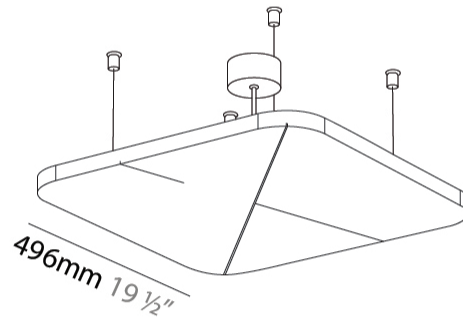

GENERAL

Series: Quantum Acoustic Light Panel
Brand: Prolicht
Division: Architectural
Mounting Type: Suspension
Mounting Location: Ceiling
Subcategory: Acoustic

PHYSICAL

Shape: Round
Length (mm): 496
Length (in): 19 1/2
Width (mm): 496
Width (in): 19 1/2
Height (mm): 54
Height (in): 2 1/8
Light Distribution: Indirect
Fixture Finish: SSR / BKV / CWI / CRY / HAB / UFT / ITA / RUA / FTG / MYG / LOD / PUS / FRO / FUP / KIA / POP / BLS / SPG / MEY / GOH / GUM / CHC / COM / ABZ / JAG / OBR / MOS / ROR
Accent Finish: ANC / ASH / BNA / BTC / BZE / CEL / EGG / EVG / FOG / FOS / FST / FUA / IRI / IRO / KHA / LIC / LIM / MER / MSN / MUS / ONX / PEA / PLU / POL / PPY / RAY / ROY / RST / STE / SWD / TAN / TAU

Fixture Material: Aluminum
Cable Details: 2 000mm / 78 3/4" or 6 000mm / 236 1/4" Transparent Cable

ELECTRICAL

Lamp Type: LED (Zhaga Standard)
Input Wattage (W): 12.7
Total Output Wattage (W): 11.8
Dimming: Non-Dimmable
Driver Included: Yes
Driver Location: Integrated
Driver Type: Constant Current - Universal
Driver Class: Class 2
Input Voltage (V): 120 - 277

LED

Color Temperature (°K): 2700 / 3000 / 3500 / 4000
Max. Delivered Lumen (lm): 935 / 945 / 973 / 1001
Nominal Lumen (lm): 1140 / 1152 / 1187 / 1221
CRI: >90 CRI
Lamp Life (hrs): 50000

OPTICAL

RATINGS AND CERTIFICATIONS

Certified By: CSA Certified to UL and CSA Standards
IP rating: IP20